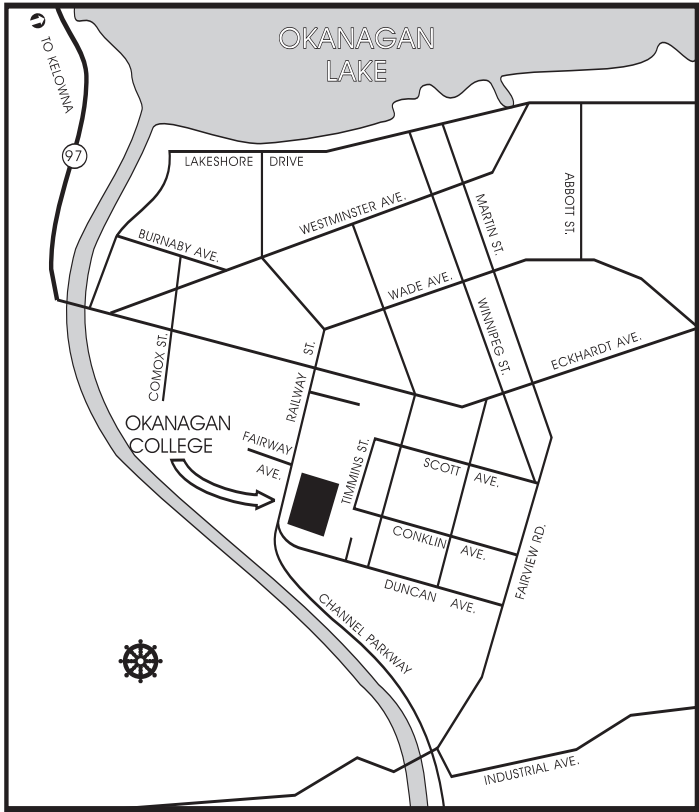

KELOWNA CAMPUS 1000 KLO Road, Kelowna

LEGEND

- A CONTINUING EDUCATION AND CAMPUS RECREATION
- B CLASSROOMS
- C LABORATORY BUILDING
- F CAFETERIA
- Y1 CLASSROOMS
- G1 CLASSROOMS
- H HEALTH EDUCATION & CLASSROOMS

PENTICTON CAMPUS LOCATION

LEGEND

- A MAIN OFFICE
- B LABORATORIES
- C CLASSROOMS
- L LIBRARY
- S STUDENT LOUNGE
- P PORTABLES
- T THEATRE

CHANNEL PARKWAY

SALMON ARM CAMPUS LOCATION

Campus Planning
kelcamp.cdr

LEGEND

SALMON ARM CAMPUS

- A CAFETERIA
- B MAIN OFFICE
- C CLASSROOMS
- D LABS & CLASSROOMS (2nd floor)
- F FACULTY OFFICES
- L LIBRARY
- N NATIVE ADULT EDUCATION RESOURCE CENTRE (1st floor)

KALAMALKA (VERNON) CAMPUS LOCATION

LEGEND

A ADMINISTRATION

B LOUNGES, CLASSROOM

C L.R.C., CLASSROOMS

D CLASSROOMS, LABORATORIES