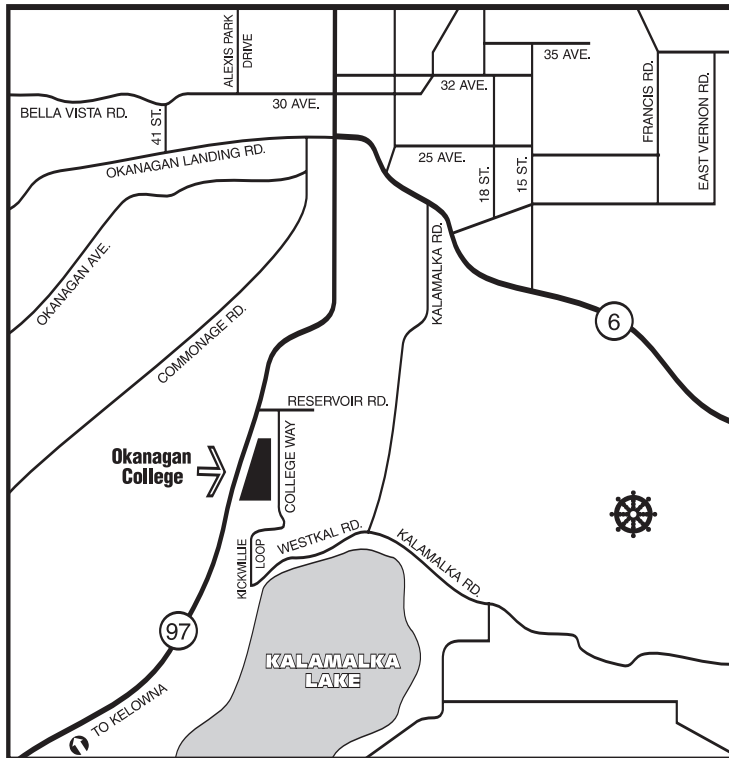

PENTICTON CAMPUS LOCATION

LEGEND

- A MAIN OFFICE
- B LABORATORIES
- C CLASSROOMS
- L LIBRARY
- S STUDENT LOUNGE
- P PORTABLES
- T THEATRE

CHANNEL PARKWAY

SALMON ARM CAMPUS LOCATION

Campus Planning
kelcamp.cdr

LEGEND

SALMON ARM CAMPUS

- A CAFETERIA
- B MAIN OFFICE
- C CLASSROOMS
- D LABS & CLASSROOMS (2nd floor)
- F FACULTY OFFICES
- L LIBRARY
- N NATIVE ADULT EDUCATION RESOURCE CENTRE (1st floor)

KALAMALKA (VERNON) CAMPUS LOCATION