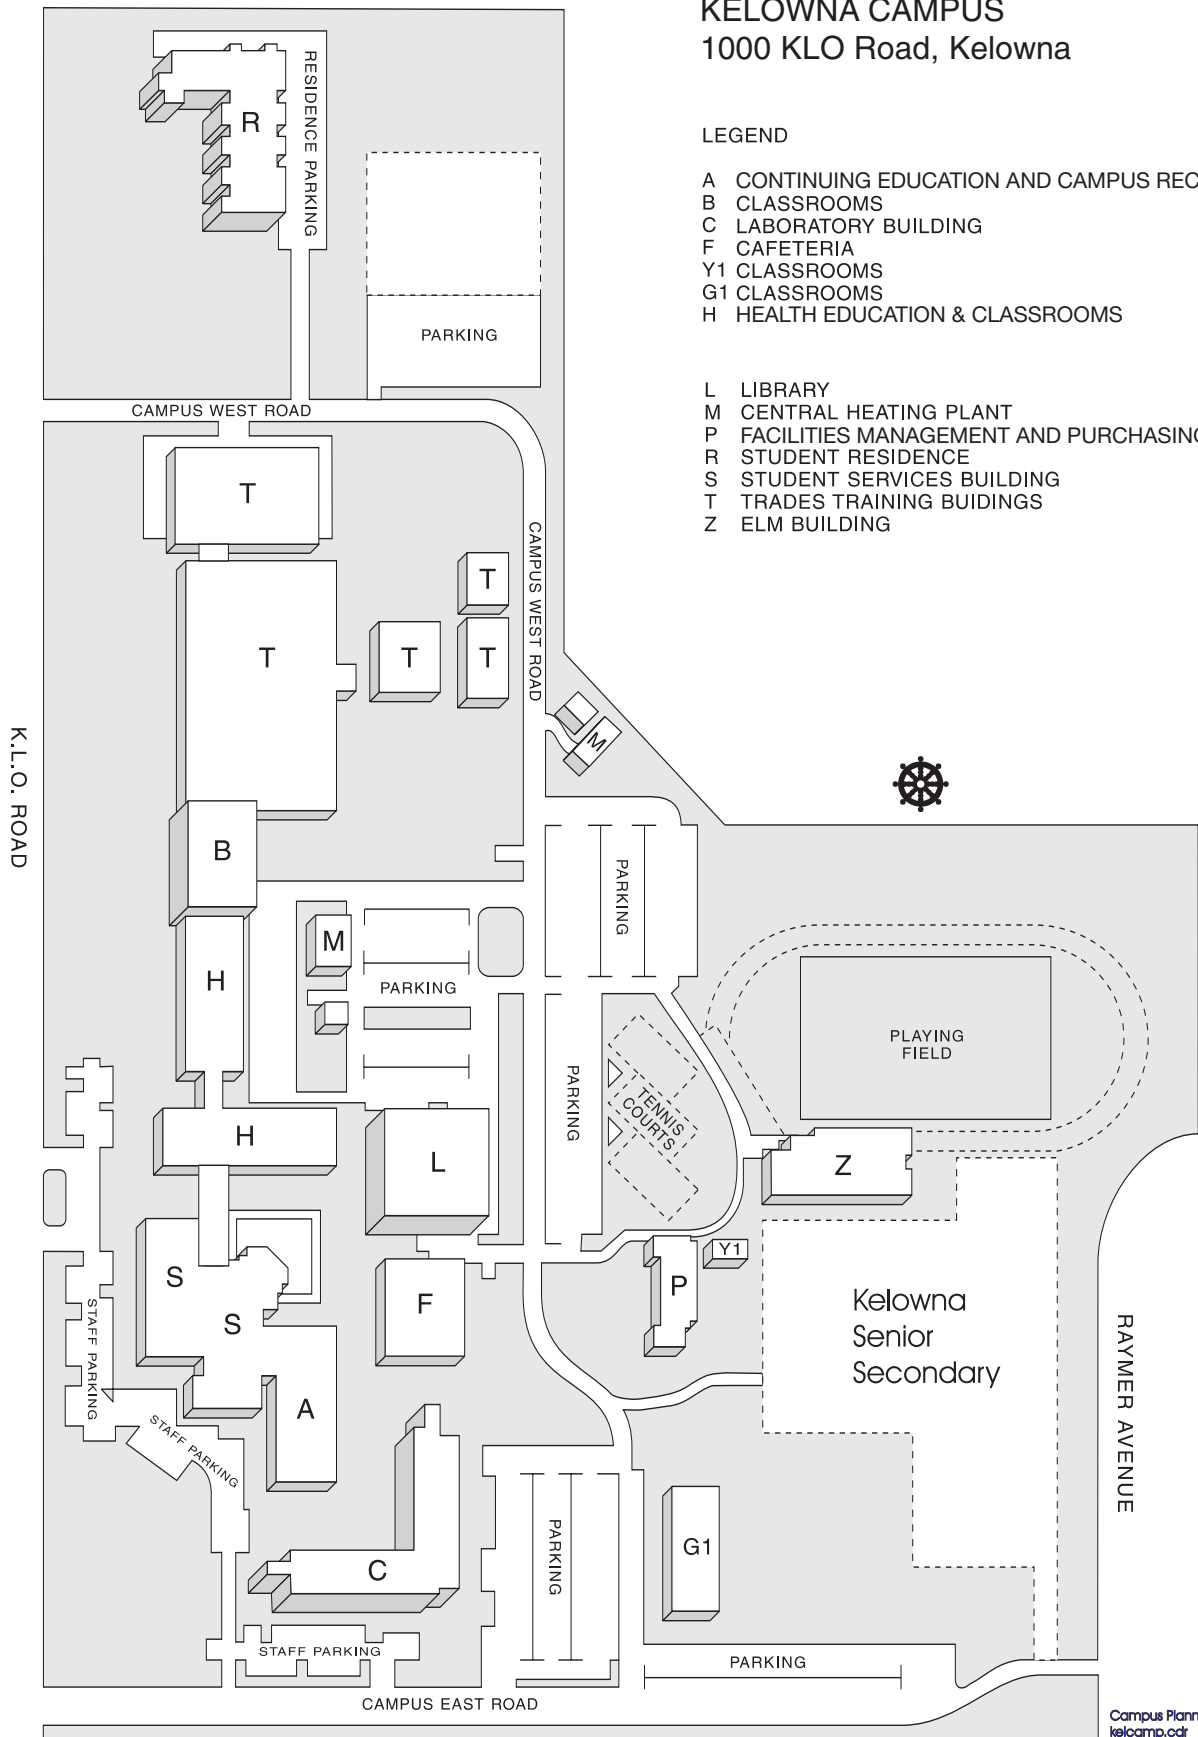

KELOWNA CAMPUS 1000 KLO Road, Kelowna

LEGEND

- A CONTINUING EDUCATION AND CAMPUS RECREATION
- B CLASSROOMS
- C LABORATORY BUILDING
- F CAFETERIA
- Y1 CLASSROOMS
- G1 CLASSROOMS
- H HEALTH EDUCATION & CLASSROOMS

- L LIBRARY
- M CENTRAL HEATING PLANT
- P FACILITIES MANAGEMENT AND PURCHASING
- R STUDENT RESIDENCE
- S STUDENT SERVICES BUILDING
- T TRADES TRAINING BUIDINGS
- Z ELM BUILDING

Kelowna
Senior
Secondary