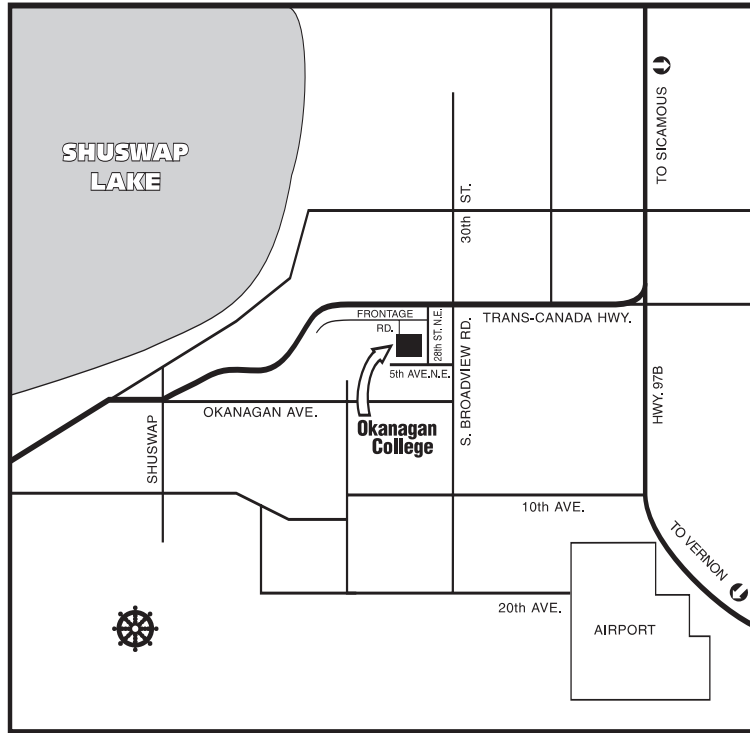

SALMON ARM CAMPUS LOCATION