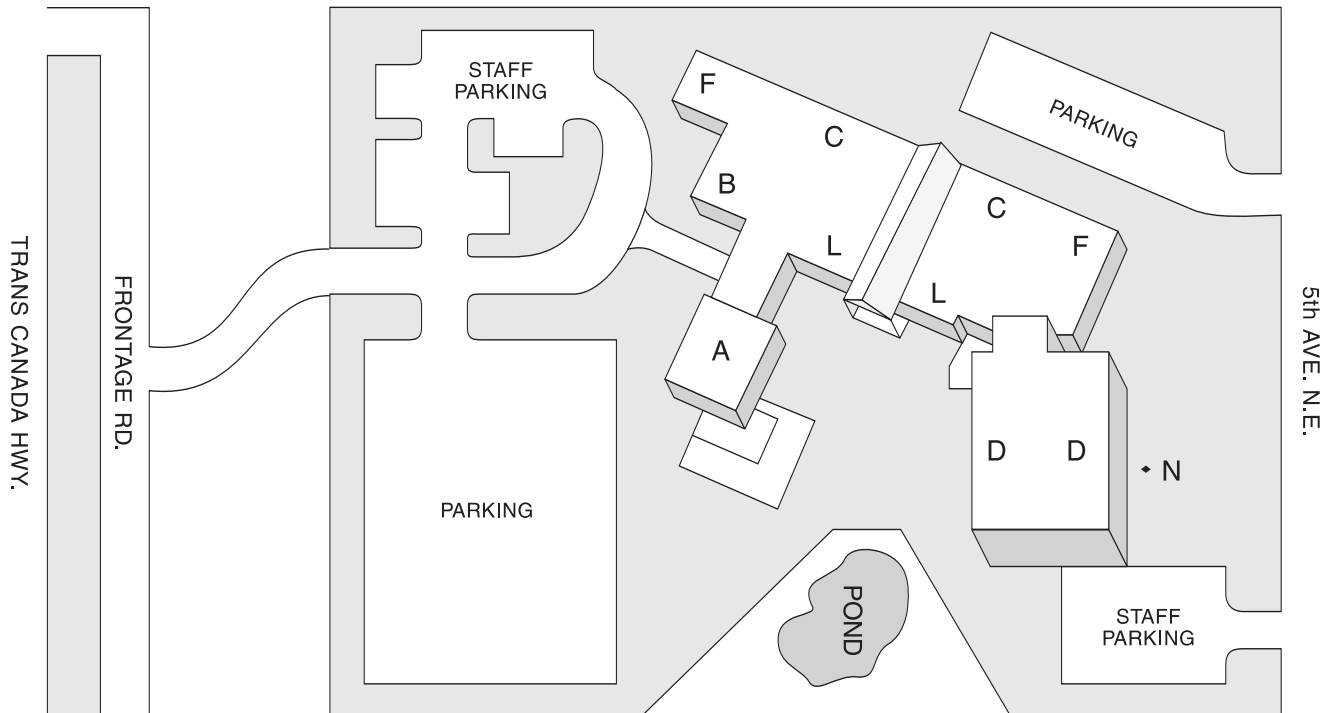

PENTICTON CAMPUS LOCATION

LEGEND

- A MAIN OFFICE
- B LABORATORIES
- C CLASSROOMS
- L LIBRARY
- S STUDENT LOUNGE
- P PORTABLES
- T THEATRE

CHANNEL PARKWAY

SALMON ARM CAMPUS LOCATION

Campus Planning
kelcamp.cdr

LEGEND

SALMON ARM CAMPUS

- A CAFETERIA
- B MAIN OFFICE
- C CLASSROOMS
- D LABS & CLASSROOMS (2nd floor)
- F FACULTY OFFICES
- L LIBRARY
- N NATIVE ADULT EDUCATION RESOURCE CENTRE (1st floor)

KALAMALKA (VERNON) CAMPUS LOCATION