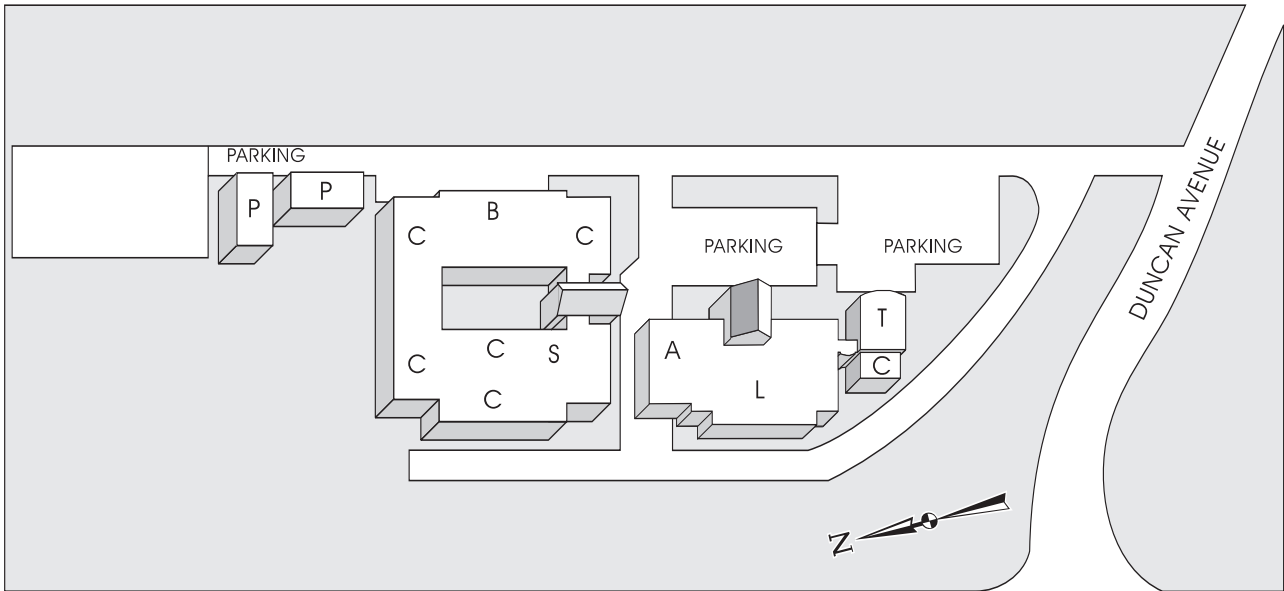

PENTICTON CAMPUS LOCATION

LEGEND

- A MAIN OFFICE
- B LABORATORIES
- C CLASSROOMS
- L LIBRARY
- S STUDENT LOUNGE
- P PORTABLES
- T THEATRE

CHANNEL PARKWAY

SALMON ARM CAMPUS LOCATION

Campus Planning
kelcamp.cdr